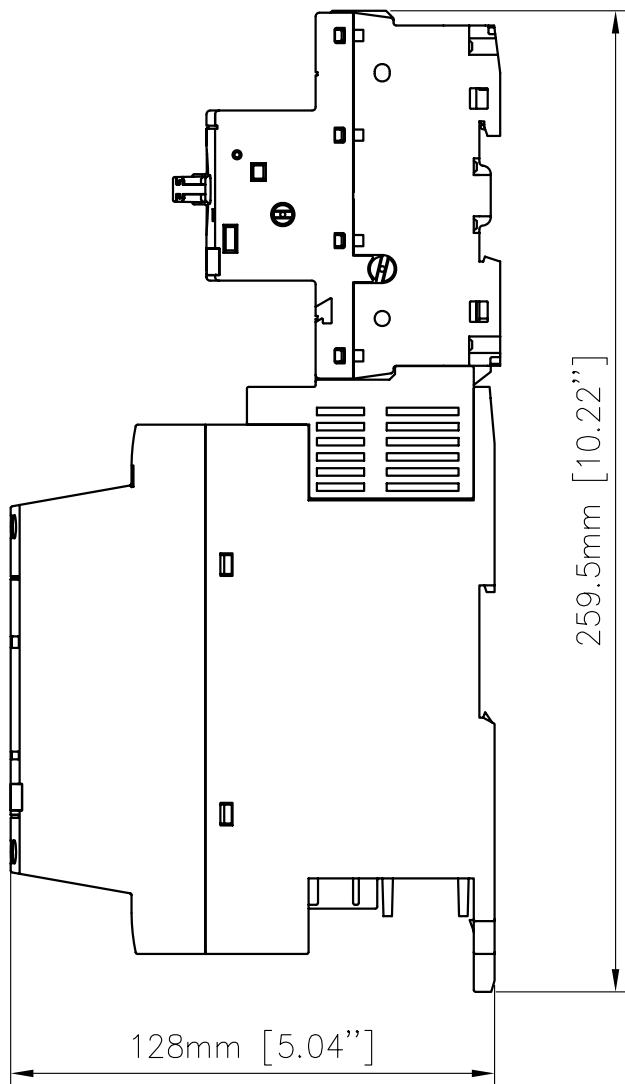

Softstarter

Rev ind	Revision	Appd	Year	Week

PSR30 + connection-kit + MS132

We reserve all rights in this document and in the information contained therein. Reproduction, use or disclosure to third parties without express authority is strictly forbidden. © ABB

Quantity	Item No.	Article No.	Material, type, etc	Dimensions	Name of item	Note
Prepared		IP IQ	Responsible dep	Title		
Hunter Lin				Dimension drawing		
Approved		20100222	Take over dep			Lang. EN
Revision			Scale 1:2	Document No.		Cont. -
				1SFB536147G1211		Sheet 1
ABB Automation Technologies AB, Cewe-Control				ISSUED