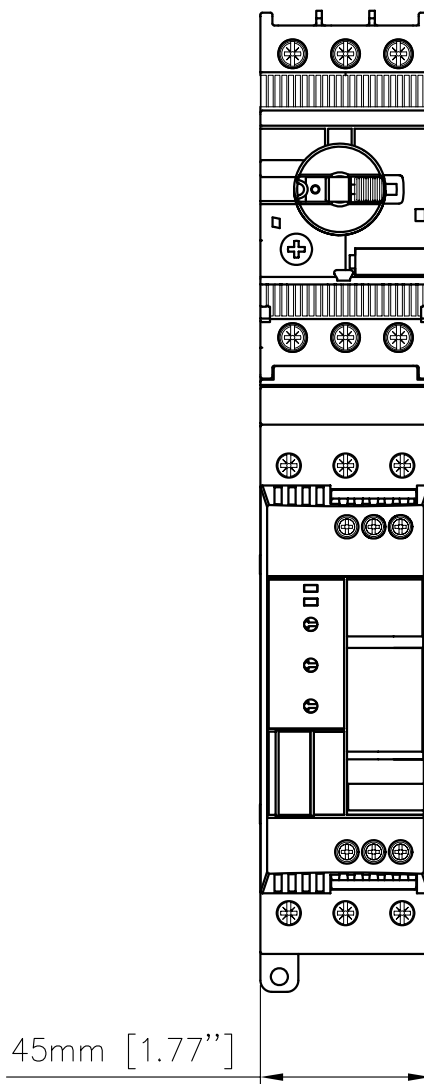

Softstarter

Rev ind	Revision	Appd	Year	Week
---------	----------	------	------	------

PSR30 + connection-kit + MS132

We reserve all rights in this document and in the information contained therein. Reproduction, use or disclosure to third parties without express authority is strictly forbidden. © ABB

Quantity	Item No.	Article No.	Material, type, etc	Dimensions	Name of item	Note
Prepared		IP IQ	Responsible dep	Title		
Hunter Lin				Dimension drawing		
Approved		20100222	Take over dep			Lang. EN
Revision			Scale 1:2	Document No.		Cont. -
				1SFB536147G1211		Sheet 1
ABB Automation Technologies AB, Cewe-Control				ISSUED		